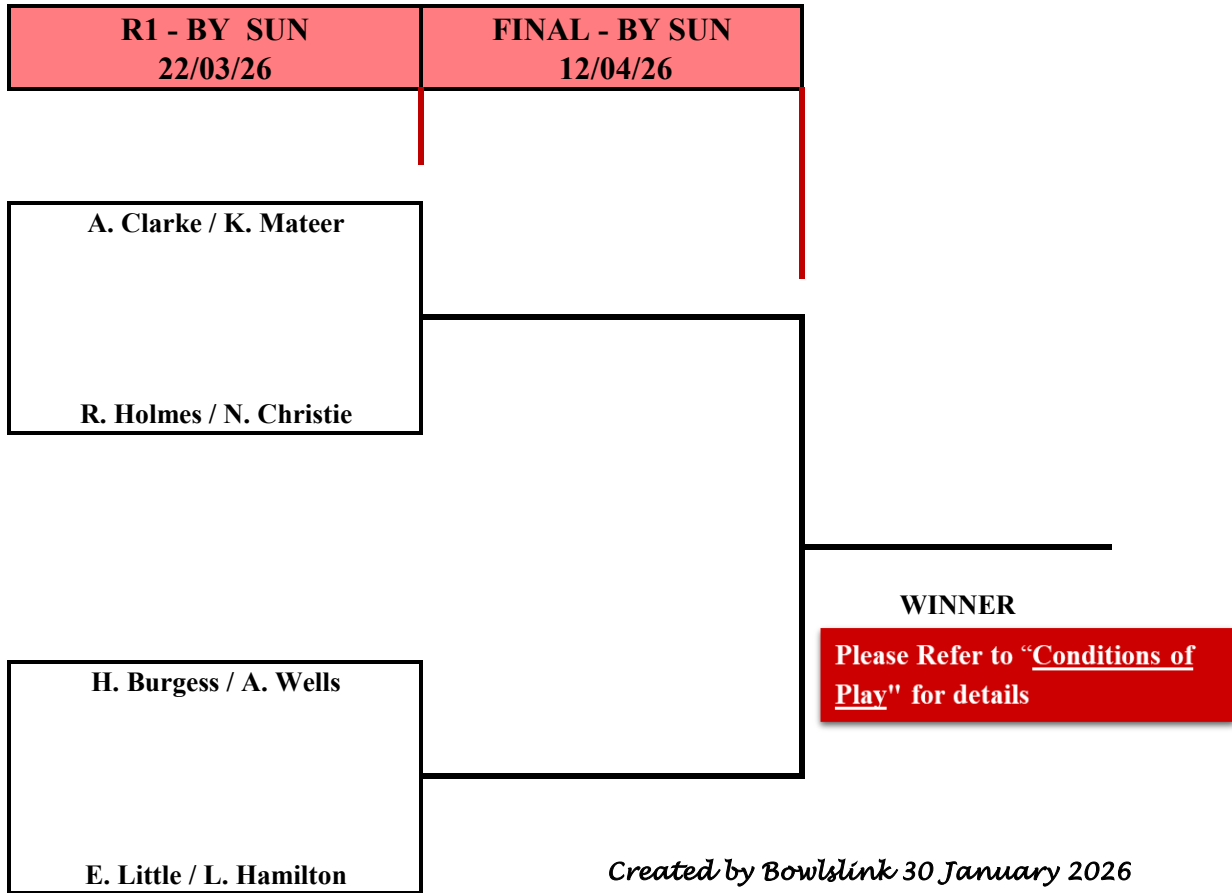

FERNY GROVE BOWLS, SPORTS & COMMUNITY CLUB INC.  
Bowling Division

2026 Ladies Pairs - Draw

LADIES CHAMPIONSHIPS

*Created by Bowlslink 30 January 2026*

**Lynne Hamilton**